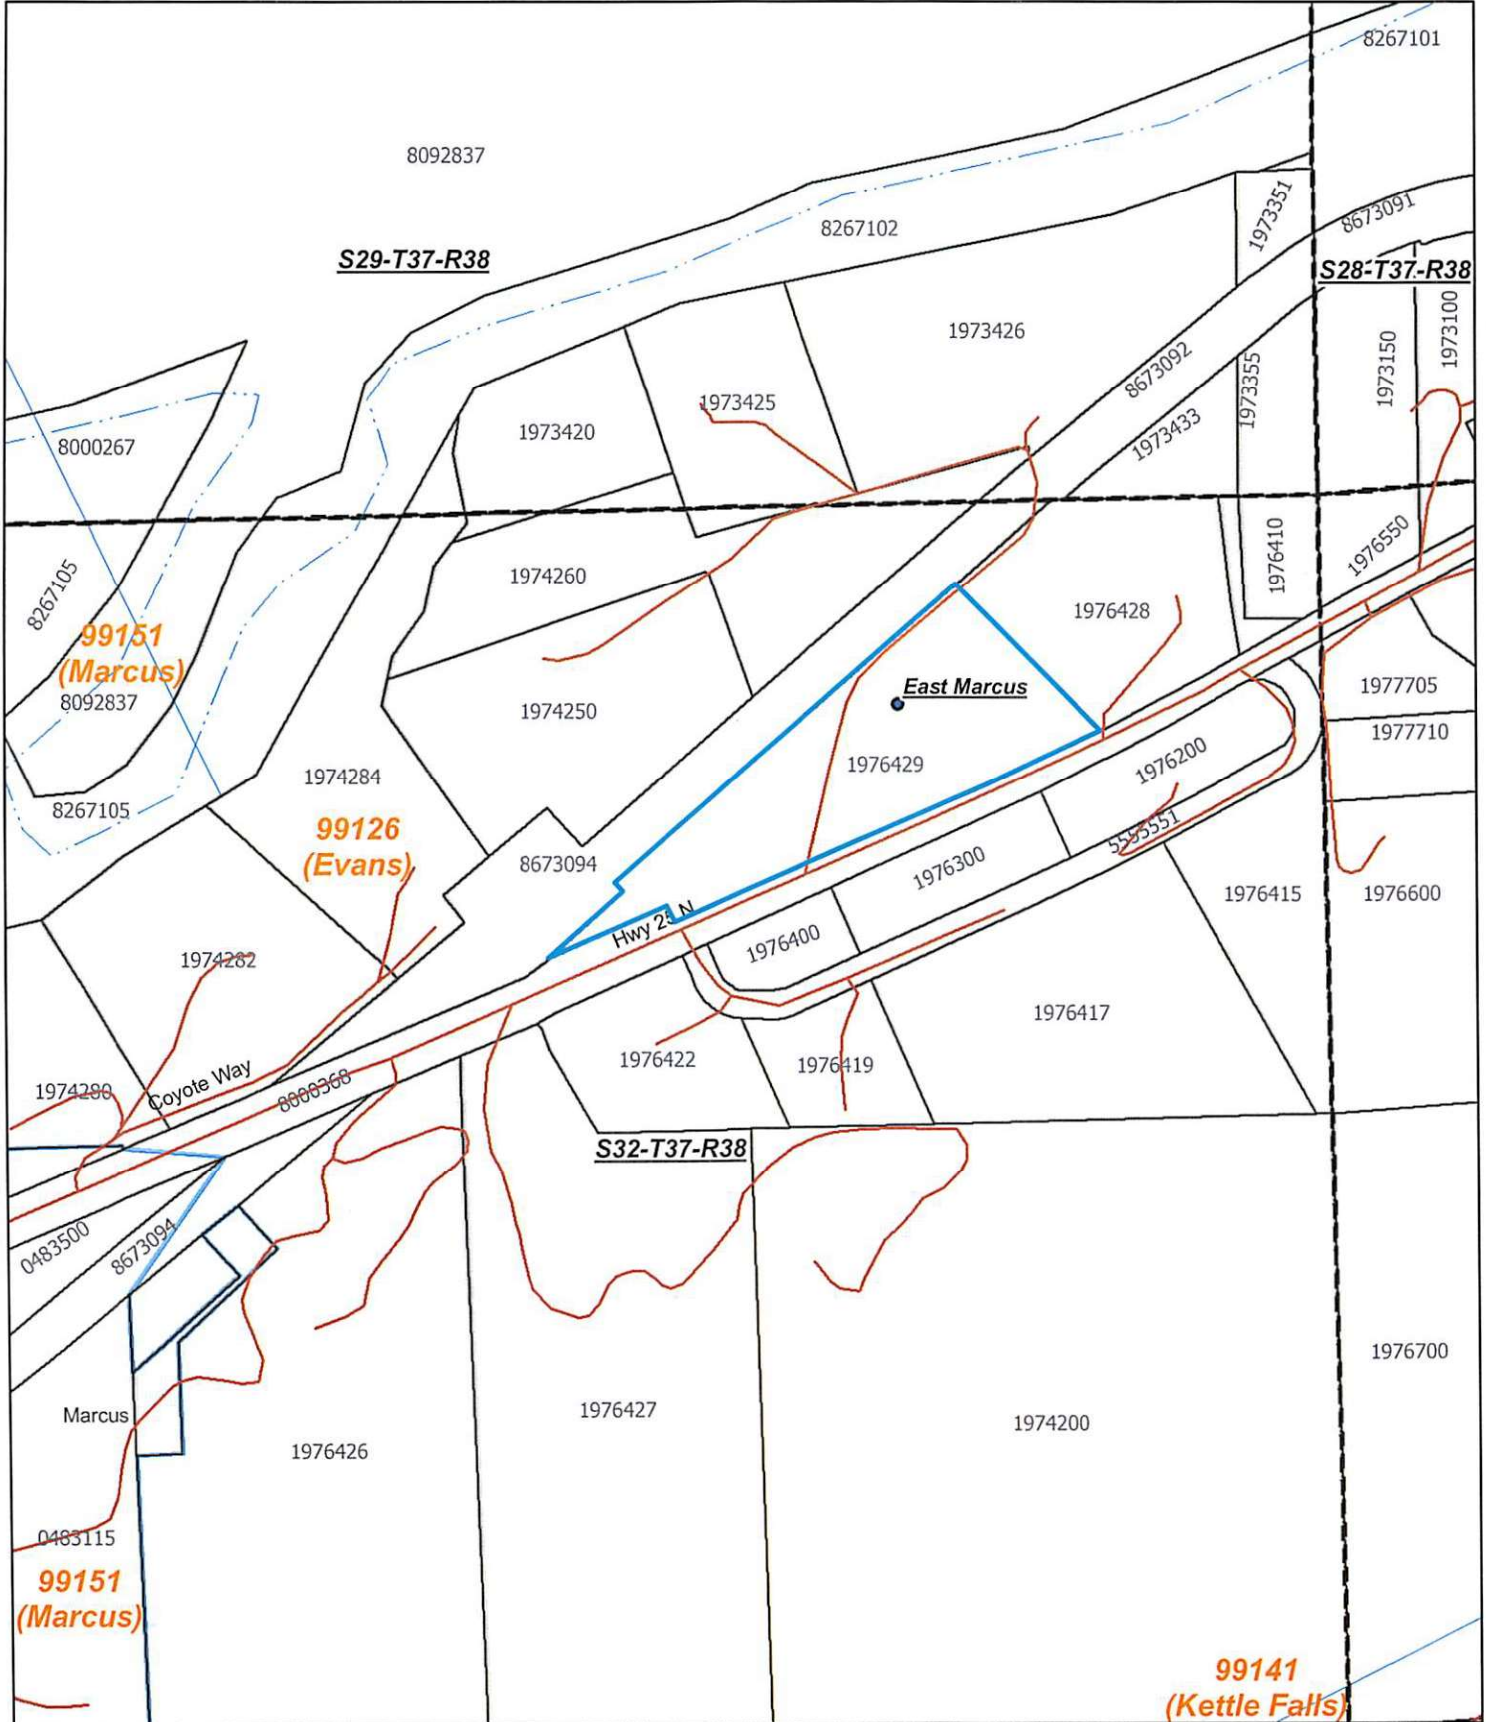

# Stevens County Title Company

280 S Oak - 100 E Birch, Colville, WA 99114  
(Ph) 509-684-4589 - (Fx) 509-684-5448

0 150 300 600 900 1,200 Feet

1 inch = 400 feet

This sketch is furnished for your information only. The Company has not surveyed the premises and assumes no liability for any inaccuracy therein.