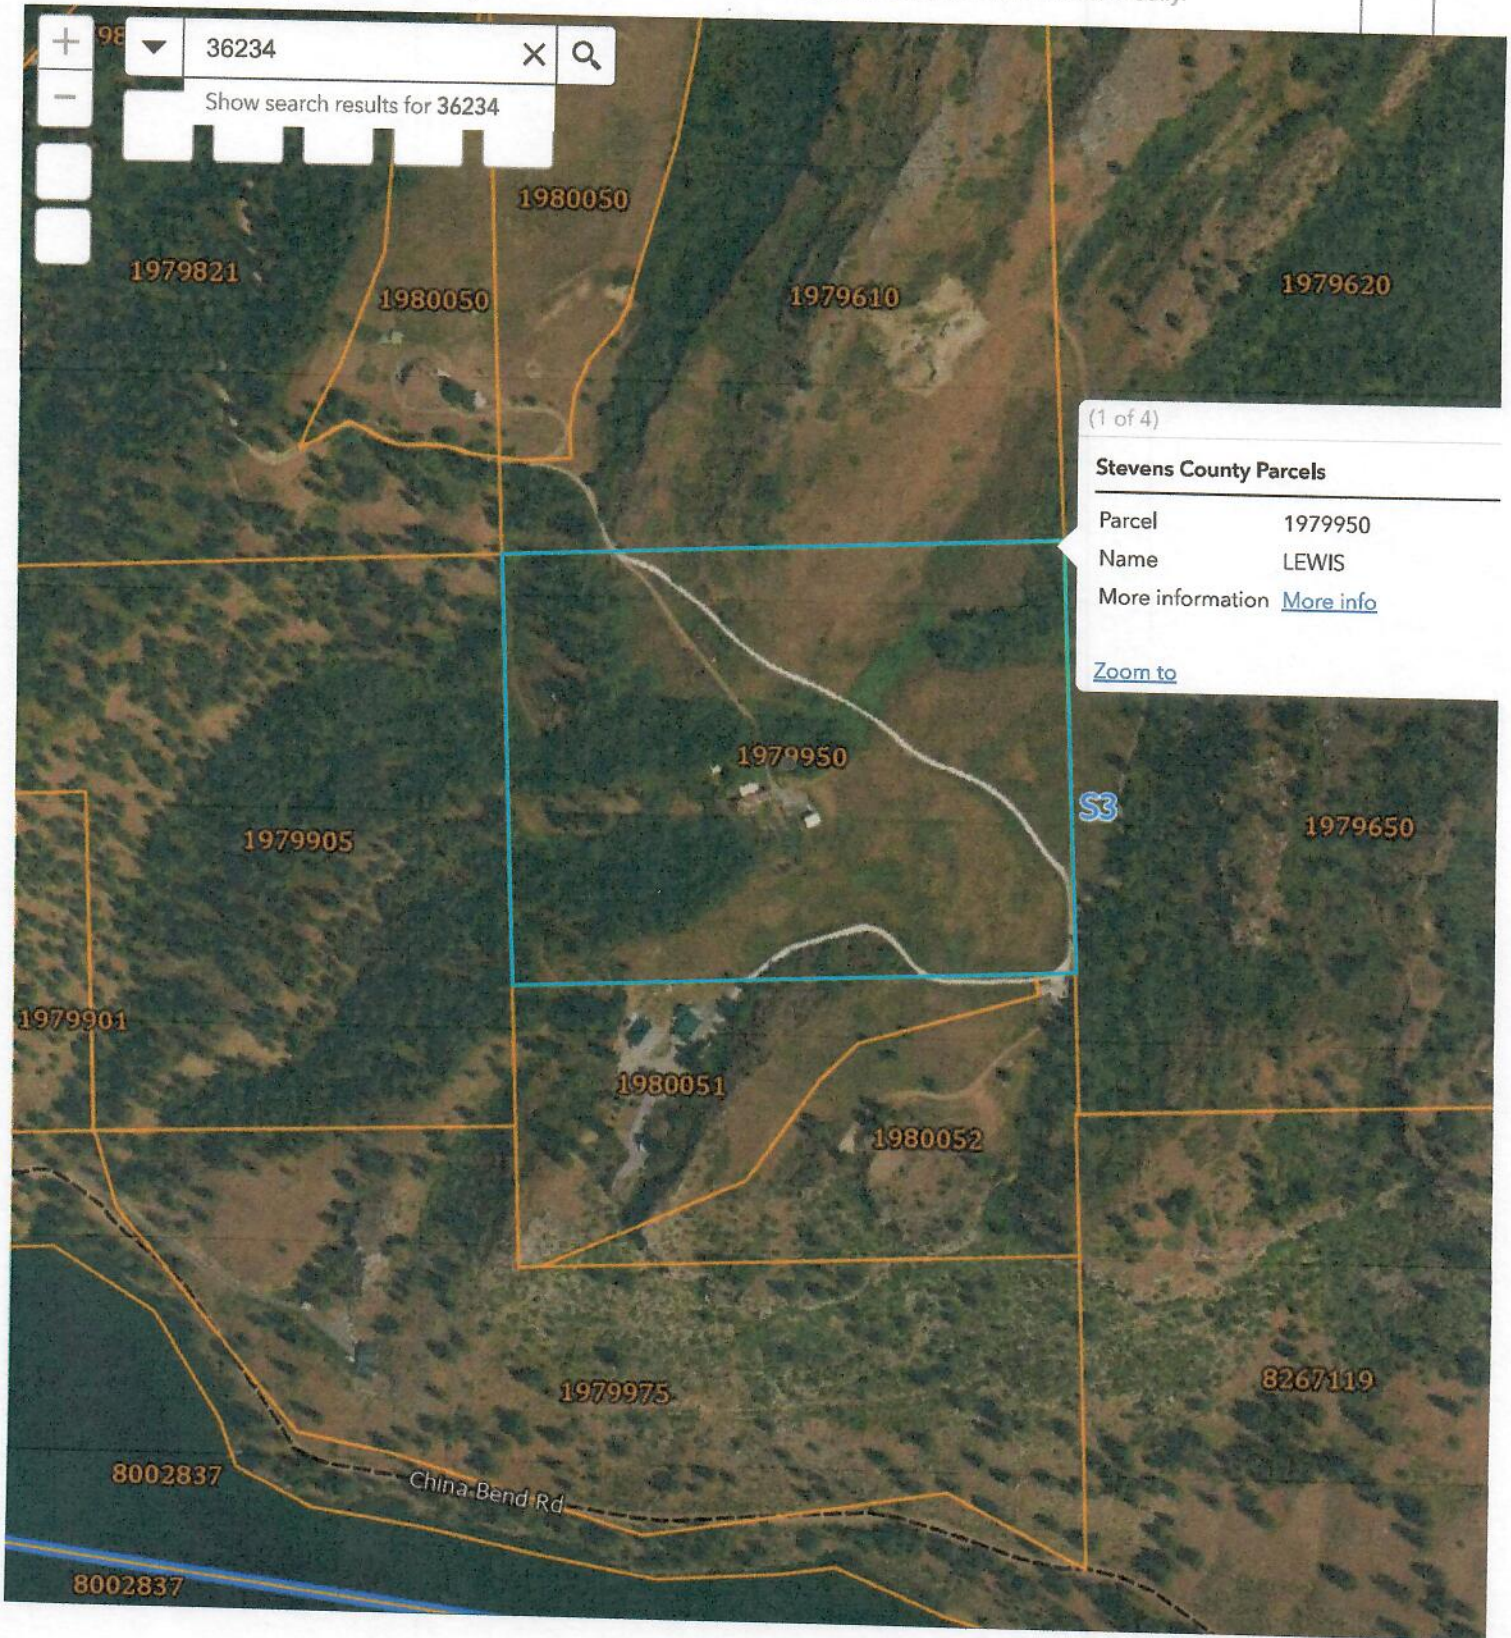

Stevens County Parcel Map

This site is down for updates between 12am and 2am daily.

400ft

Property Identification #:	Property Information: 2019	Owner Identification #: 34754
Geo ID: 1979950	Legal: N2 SE4 NW4; N2 S2 SE4	Name: LEWIS ROBIN
Situs: 3164 DENNEY RANCH WAY	Description: NW4	Exemptions:
Address: KETTLE FALLS, WA 99141	Abstract: Null	DBA: Null
Property Type: Real	Neighborhood: Rural 8	
State: 18	Appraised Value: N/A	
Code:	Jurisdictions: Null	

Stevens County Map Search

This product is for informational purposes only and may not have been prepared for or be suitable for legal, engineering, or surveying purposes. It does not represent an on-the-ground survey and represents only the approximate relative location of property boundaries. The Stevens County Assessor expressly disclaims any and all liability in connection herewith.