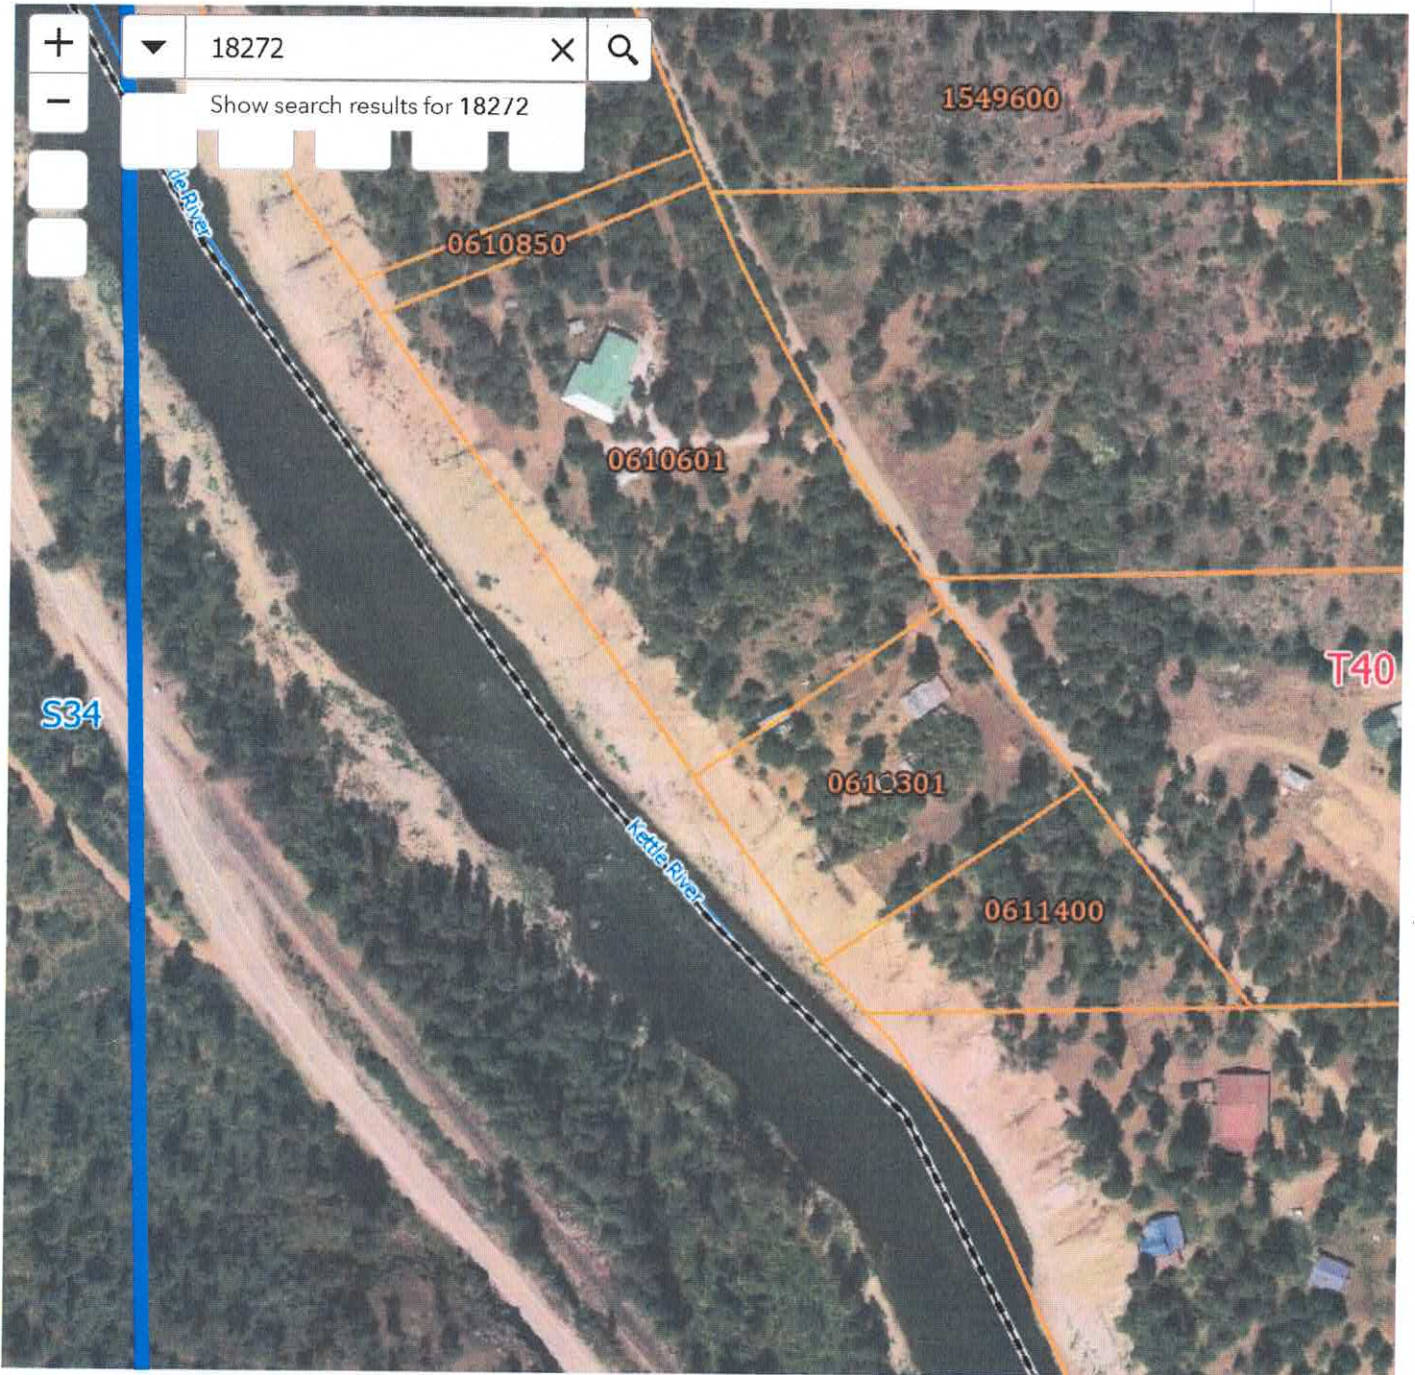

Stevens County Parcel Map

This site is down for updates between 12am and 2a

200ft

Stevens County Parcel Map

This site is down for updates between 12am and 2am daily.