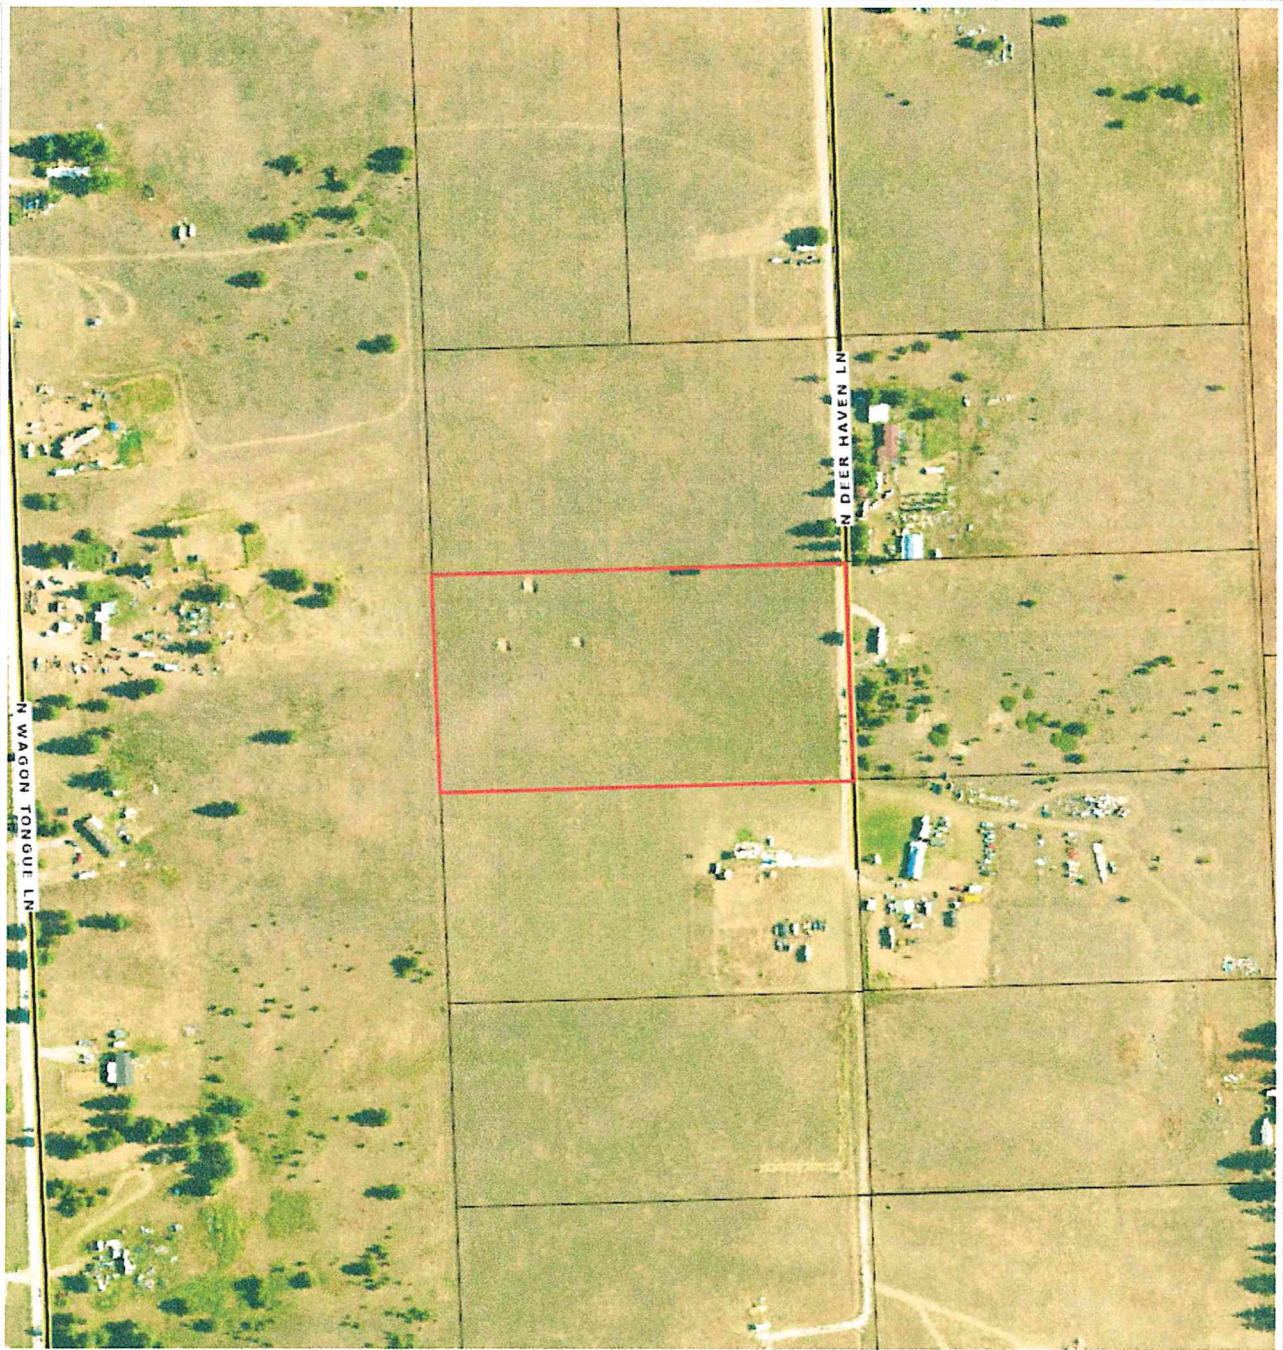

Aerial Map

VISTA
TITLE & ESCROW

Parcel ID: 39181.9055

Sentry Dynamics, Inc. and its customers make no representations, warranties or conditions, express or implied, as to the accuracy or completeness of information contained in this report.

Assessor Map

VISTA
TITLE & ESCROW

Parcel ID: 39181.9055

Site Address:

Sentry Dynamics, Inc. and its customers make no representations, warranties or conditions, express or implied, as to the accuracy or completeness of information contained in this report.