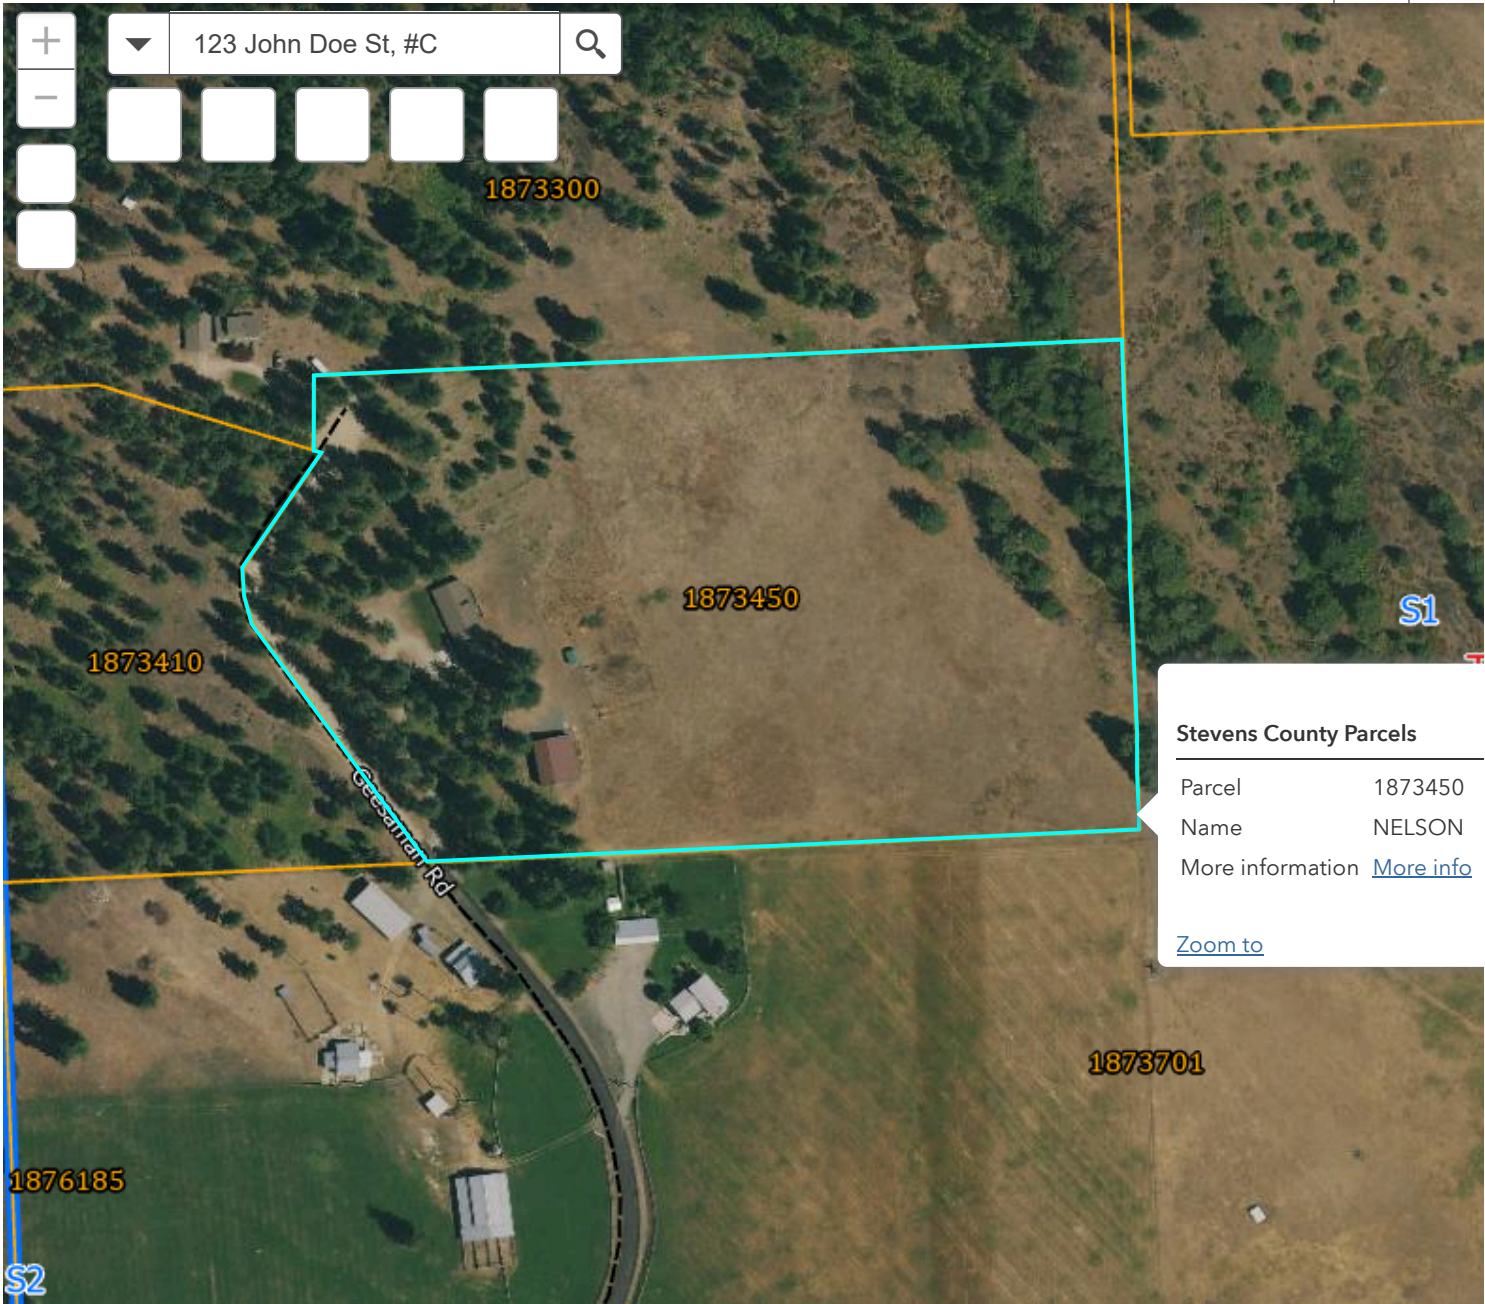

Stevens County Parcel Map

This site is down for updates between 12am and 2am daily.

Stevens County Parcels

Parcel	1873450
Name	NELSON
More information	More info

[Zoom to](#)

200ft