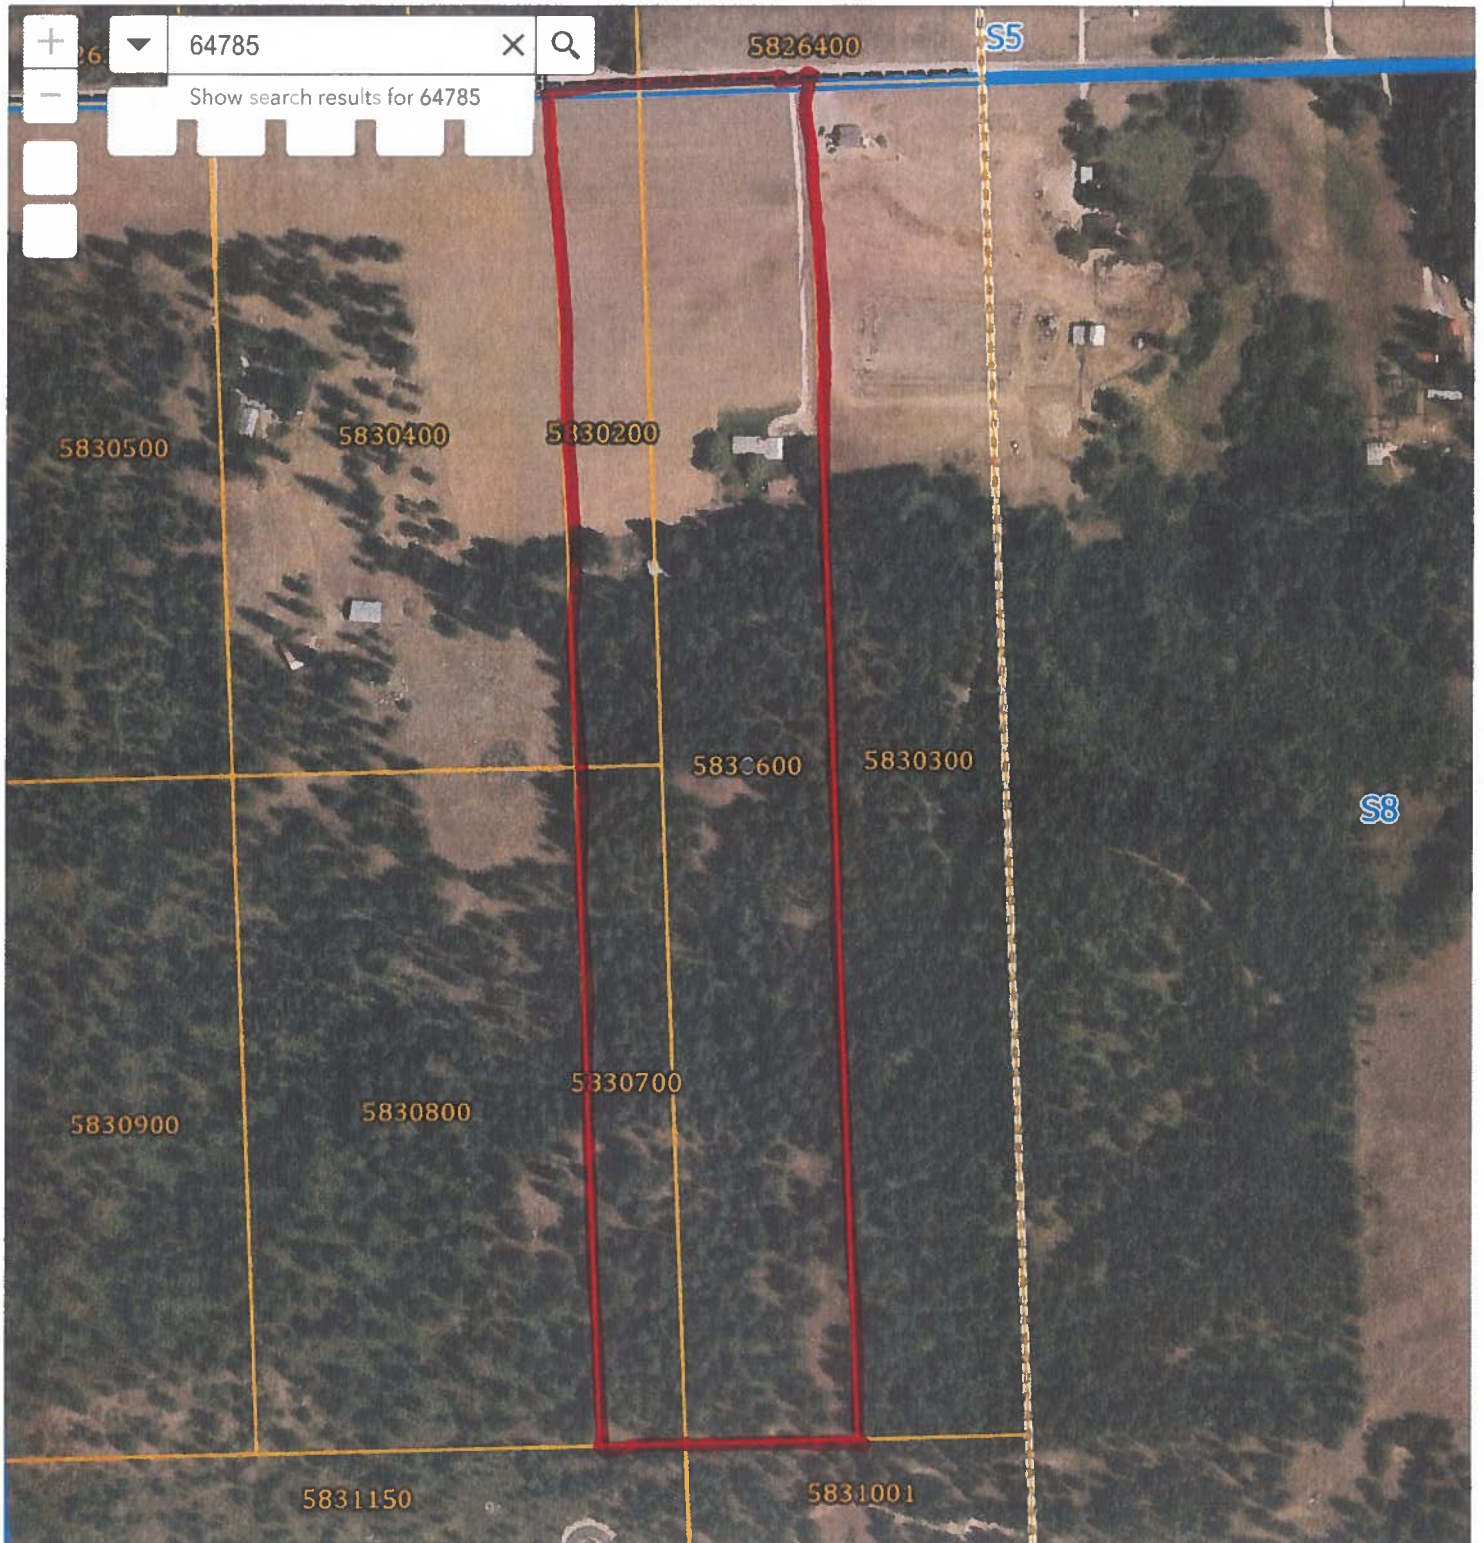

Stevens County Parcel Map

This site is down for updates between 12am and 2am daily.

400ft