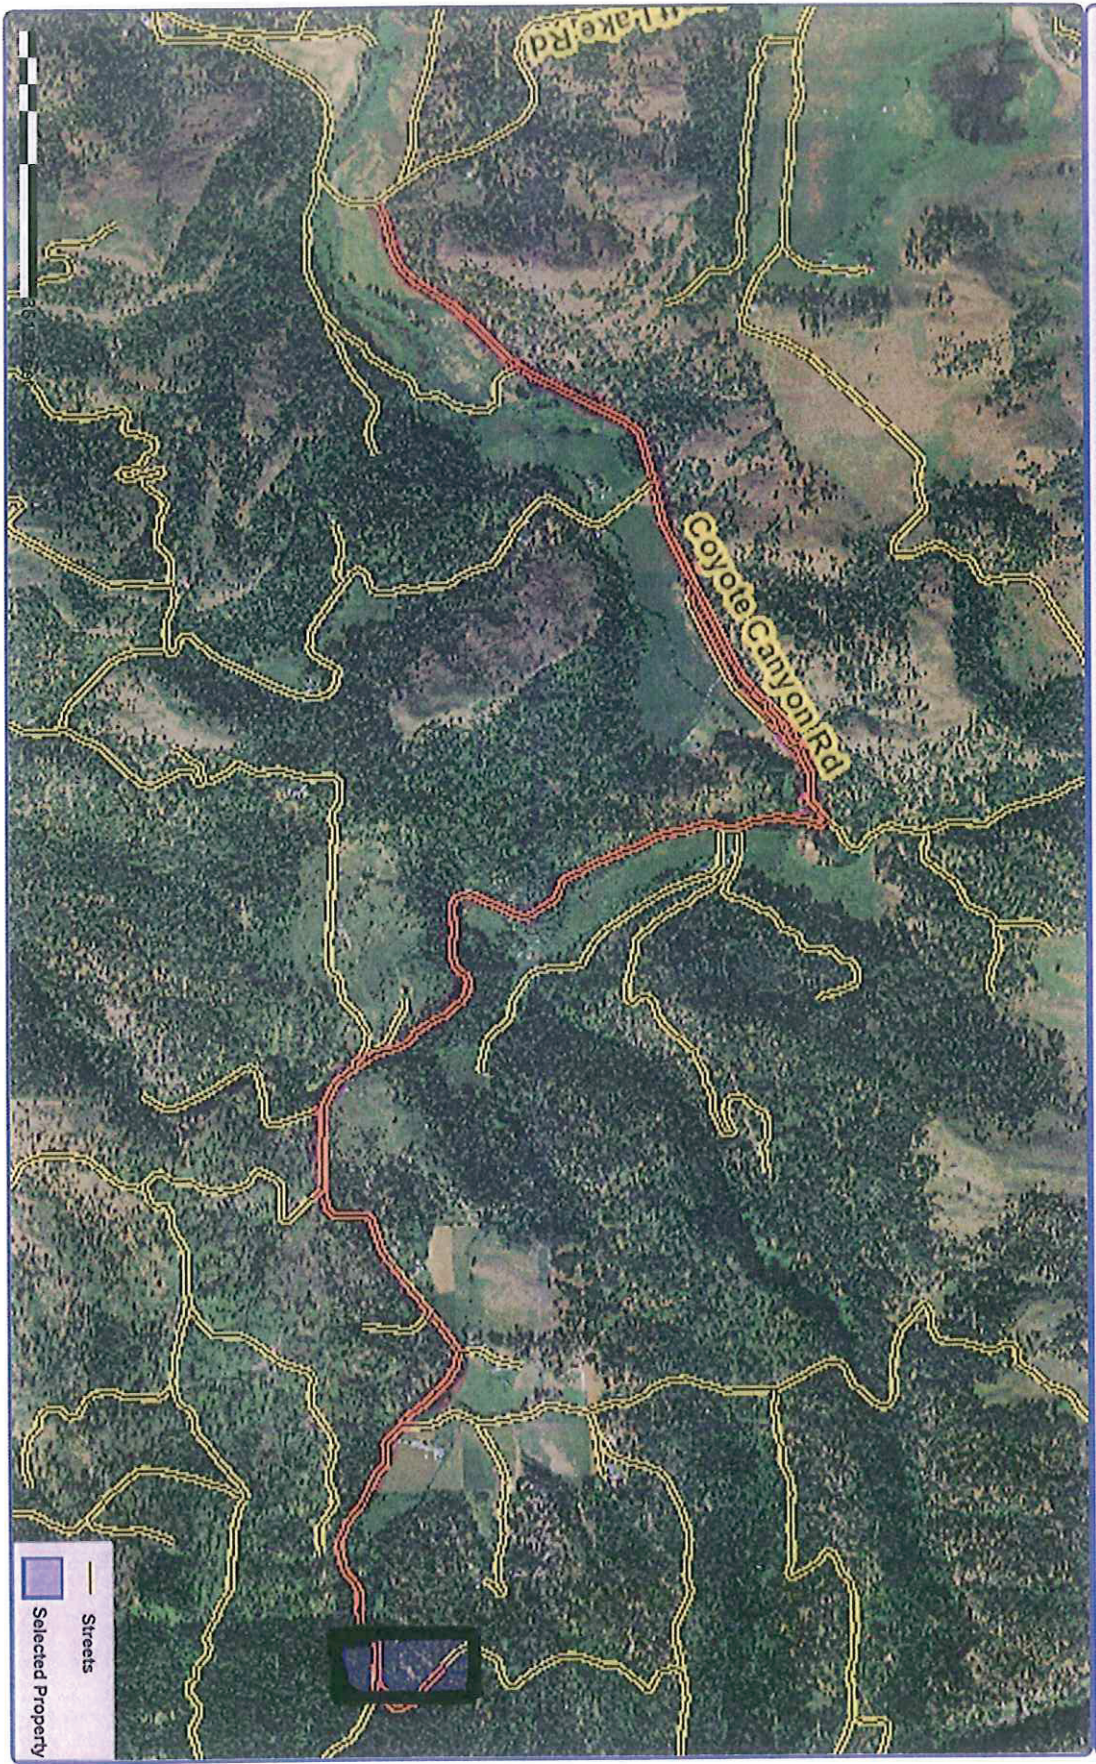

Stevens County Property Search - Map of Property ID 28304 for Year 2014

Property Details

Account

Property ID: 28304
Geo ID: 1566300
Type: Real
Legal Description: W2 SW4 SW4

Position