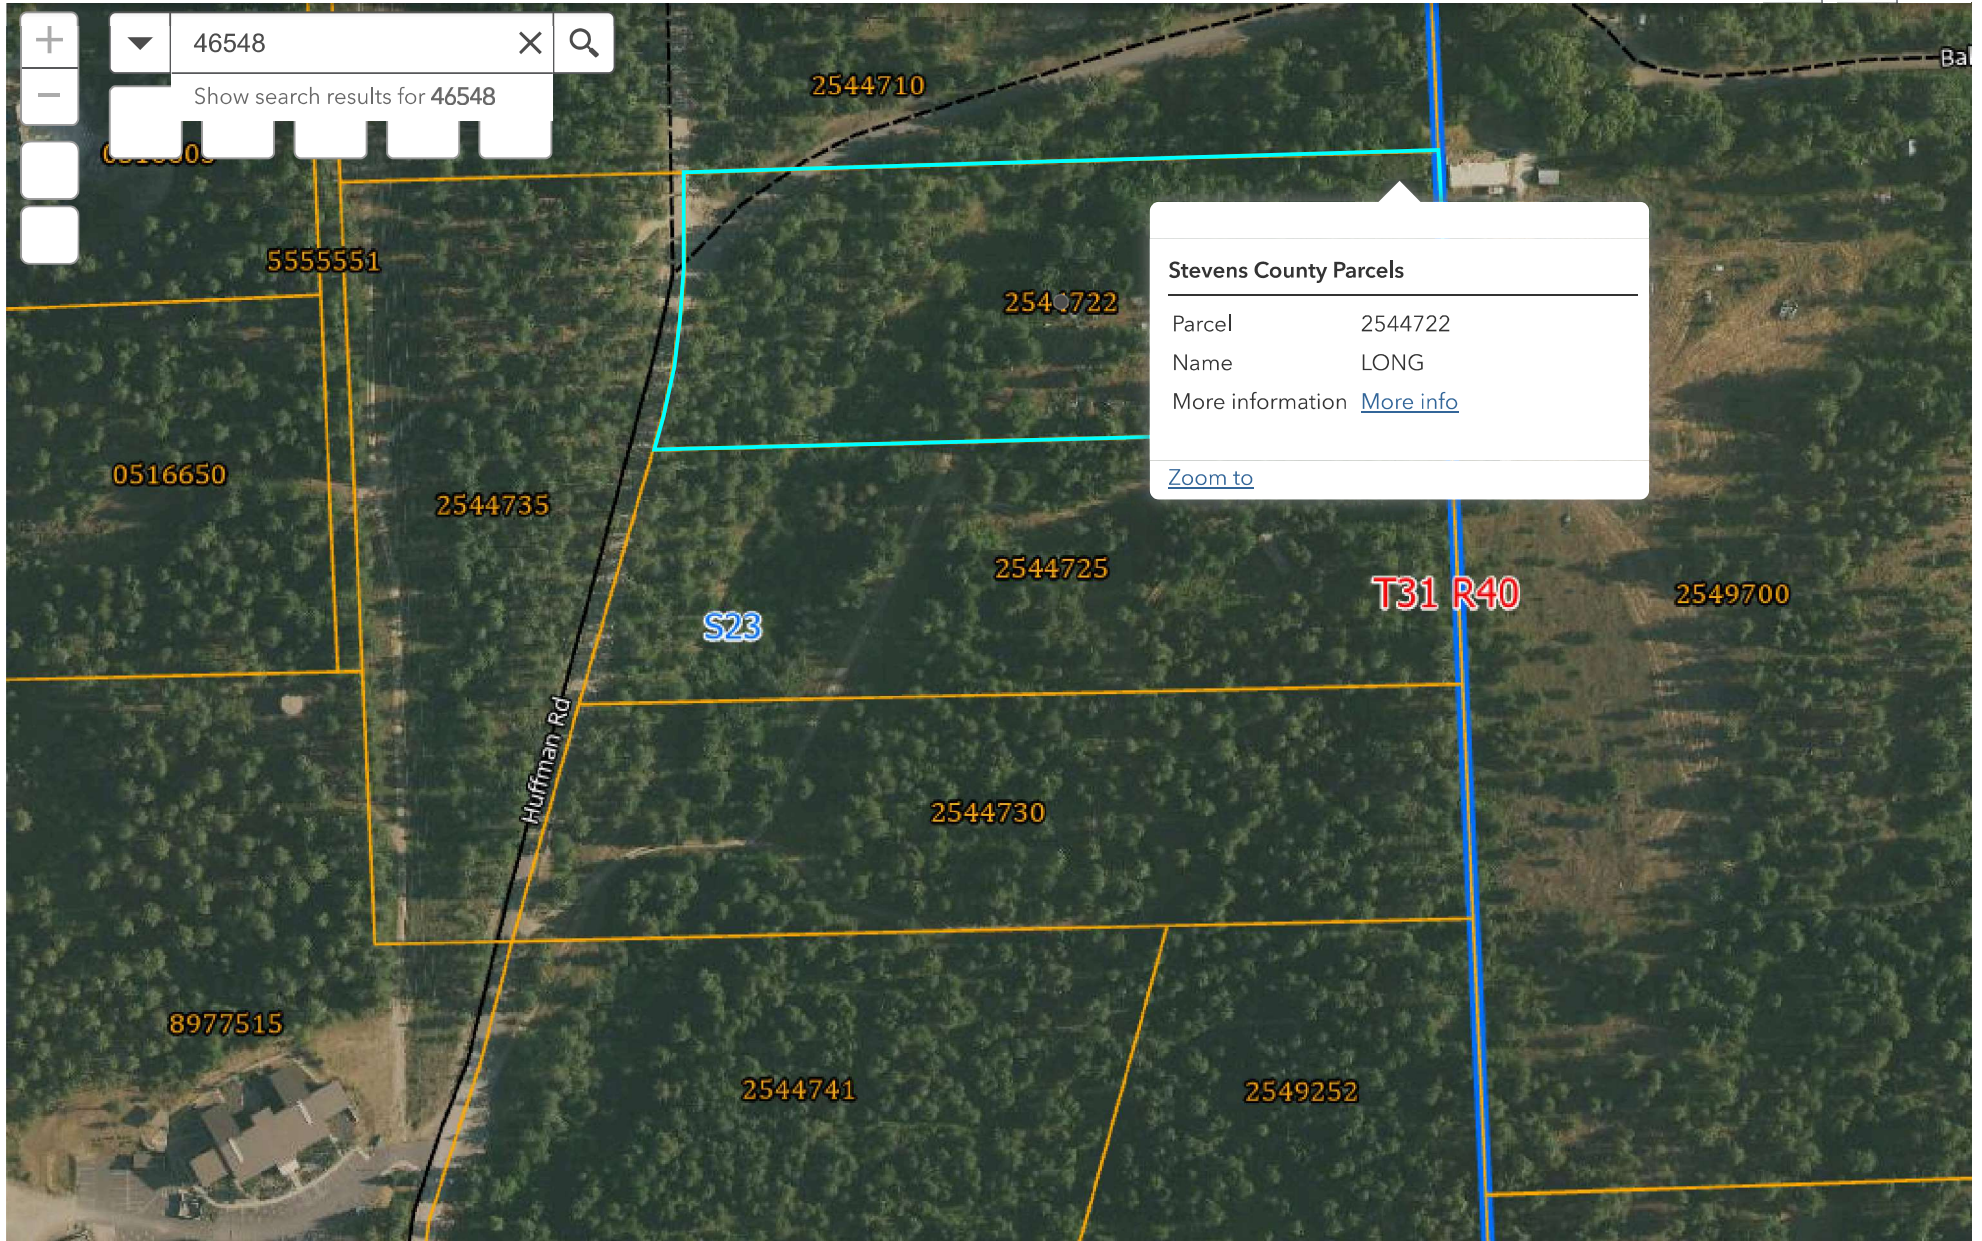

# Stevens County Parcel Map

This site is down for updates between 12am and 2am daily.

200ft