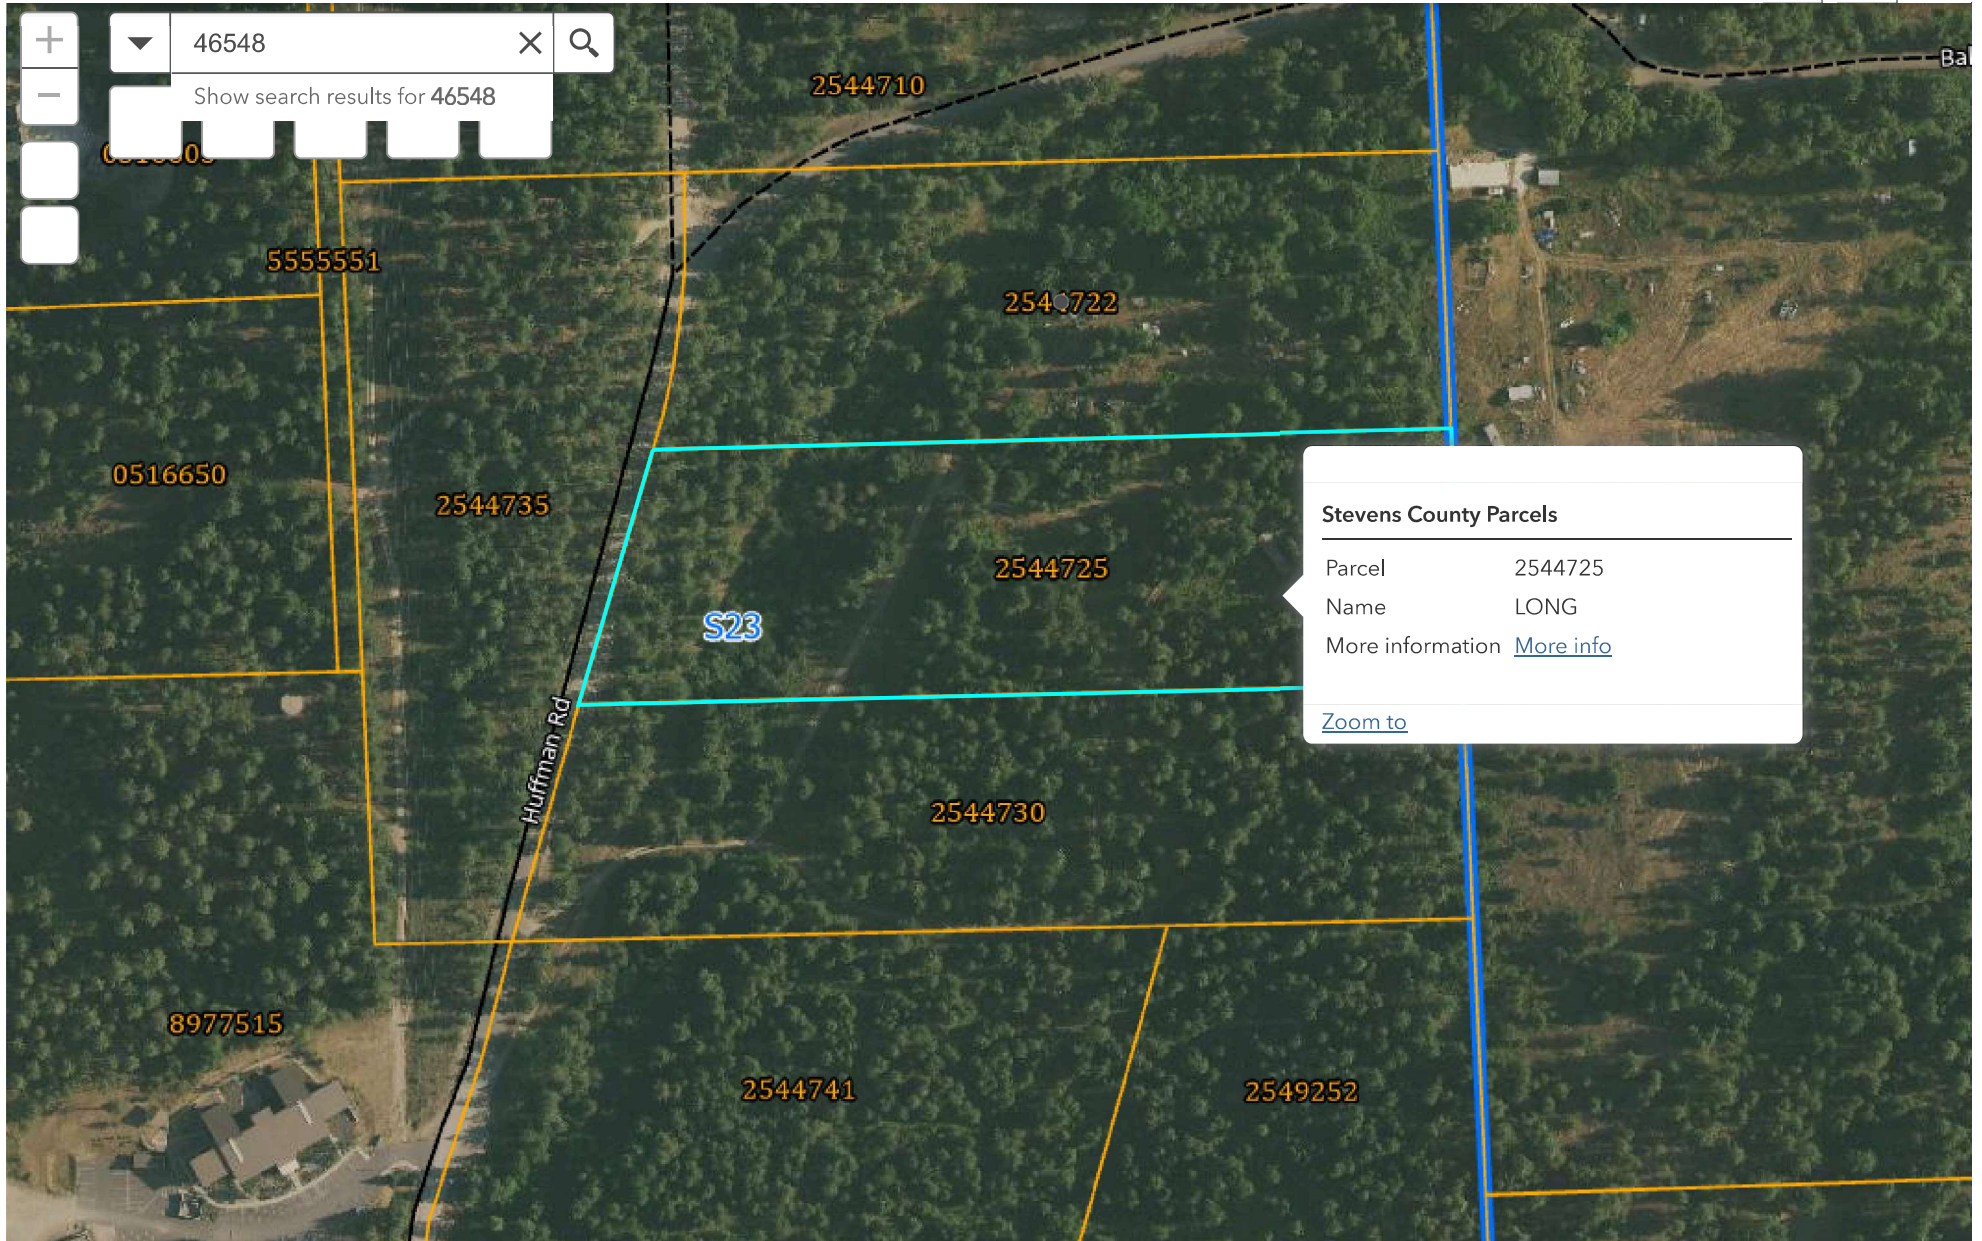

# Stevens County Parcel Map

This site is down for updates between 12am and 2am daily.

200ft