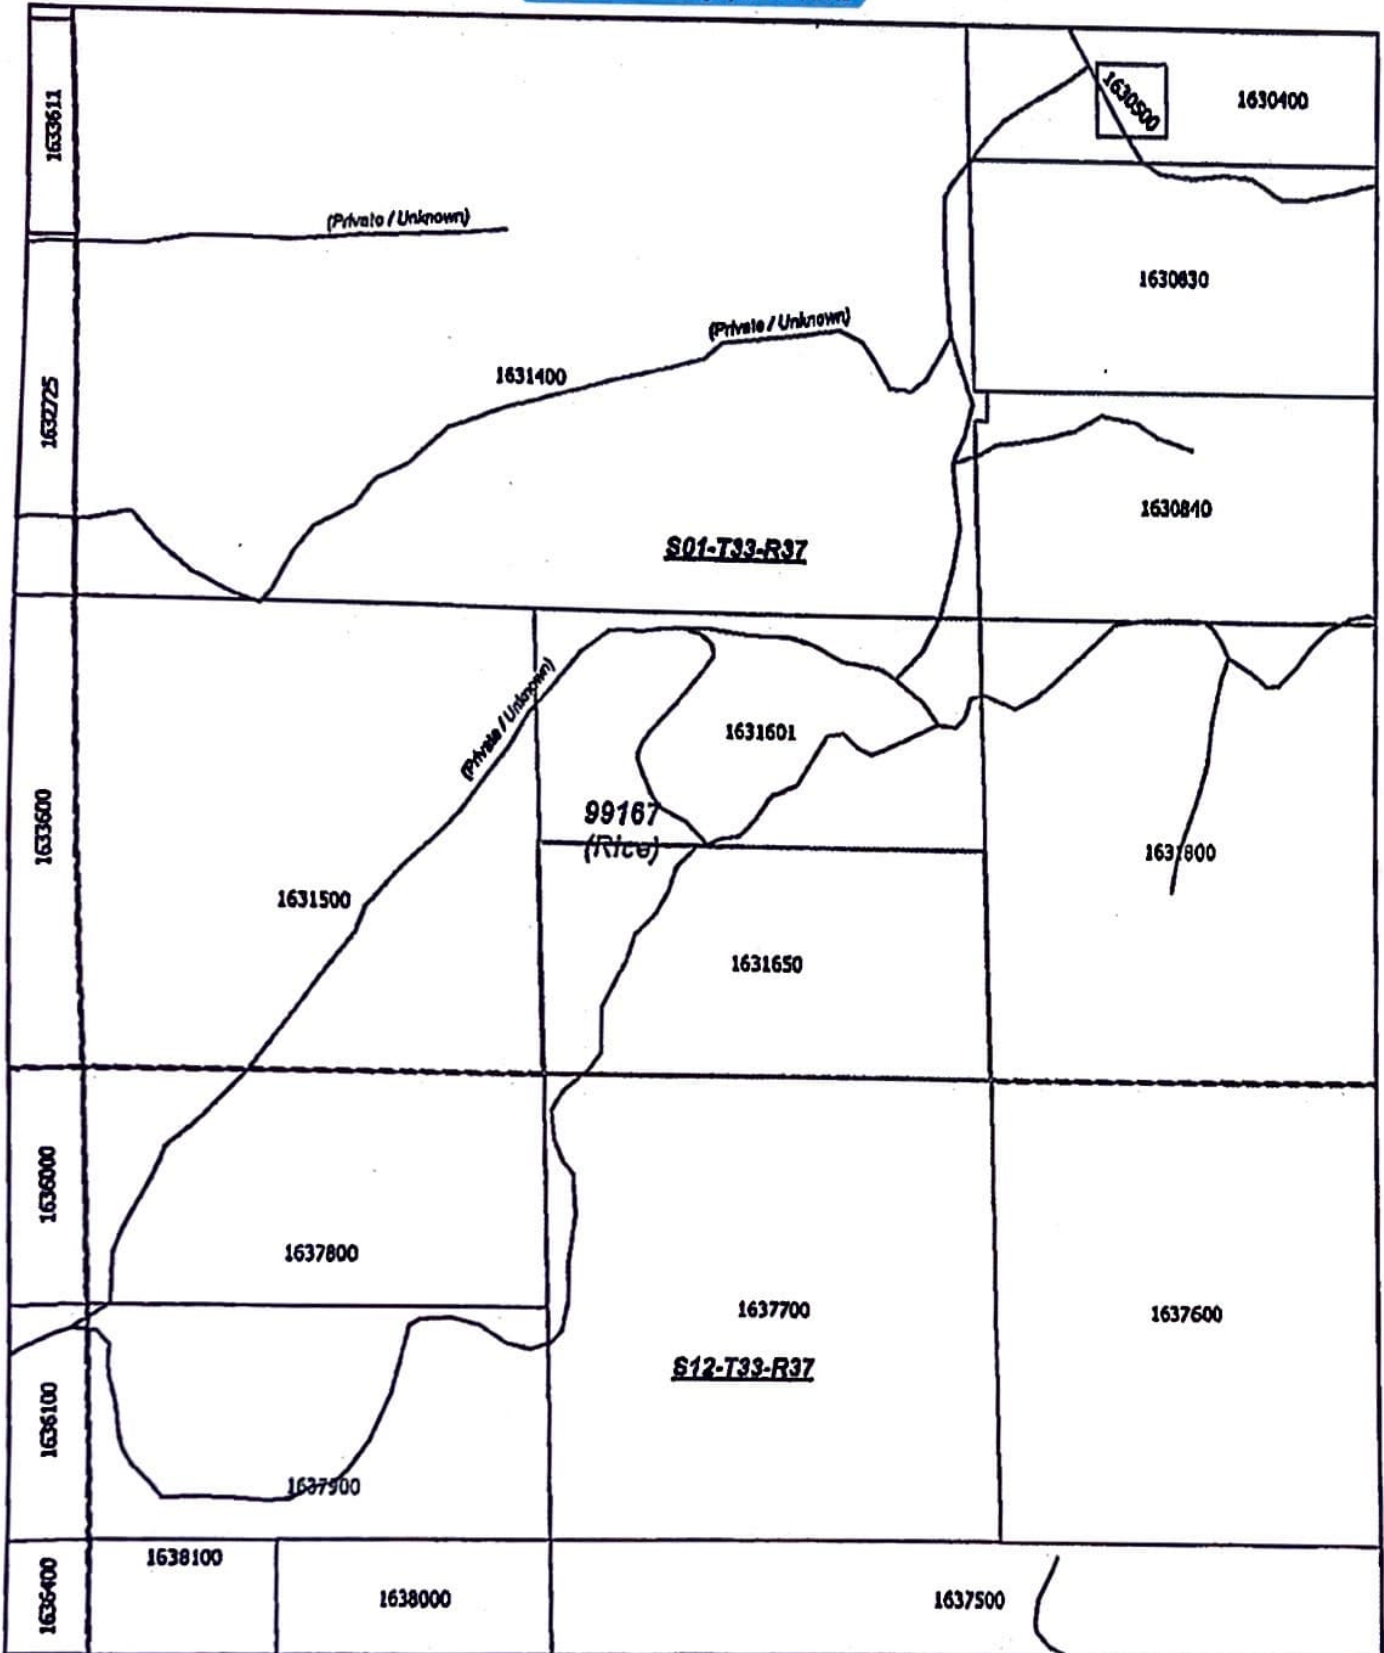

Stevens County Title Company

280 S Oak - 100 E Birch, Colville, WA 99114
(Ph) 809-884-4589 - (Fx) 809-884-3448

0 187.5375 750 1,125 1,500 Feet

1 Inch = 500 feet

This sketch is furnished for your information only. The Company has not surveyed the premises and assumes no liability for any inaccuracy therein.